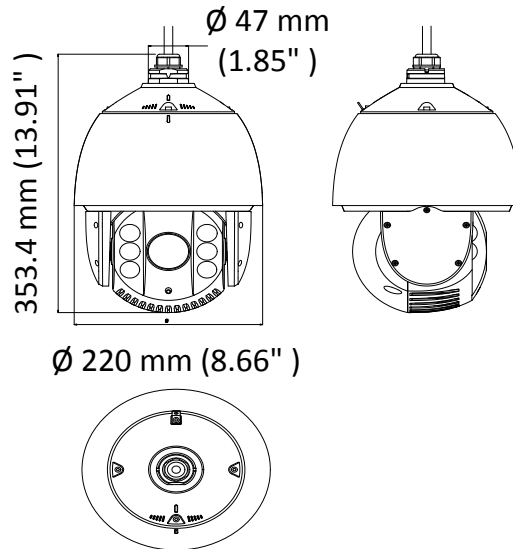

The embedded CMOS chip makes WDR, and real-time 1920 × 1080 resolution possible. With the help of the 32× optical zoom, and IR cut filter, the camera offers more details over an expansive area.

- 1/2.8" HD progressive scan CMOS
- 1920 × 1080 resolution
- 32× optical zoom, 16× digital zoom
- 120 dB true WDR (Wide Dynamic Range)
- Up to 150 m IR distance
- 3D intelligent positioning
- Switchable TVI/AHD/CVI/CVBS video outputs

Scheduled Task	Preset/Patrol/Pattern/Pan Scan/Tilt Scan/Panorama Scan/Day Mode/Night Mode/Zero Calibration/None
<b>Infrared</b>	
IR Distance	Up to 150 m
IR Intensity	Automatically adjusted depending on the zoom ratio
<b>Input/Output</b>	
Video Output	Switchable TVI/AHD/CVI/CVBS video output, (NTSC or PAL composite, BNC)
RS-485 Interface	Half-duplex mode Self-adaptive HIKVISION, Pelco-P, Pelco-D protocol
UTC function	UTC protocol (or HIKVISION-C protocol in previous DVR)
<b>General</b>	
Menu Language	English
Power	24 VAC Max. 40 W (IR:14 W)
Working Temperature	-30° C to 65° C (-22° F to 149° F)
Working Humidity	90% or less
Protection Level	IP66 standard (outdoor dome) TVS 4,000 V lightning protection, surge protection and voltage transient protection
Mounting	Various mounting modes optional

## Dimensions